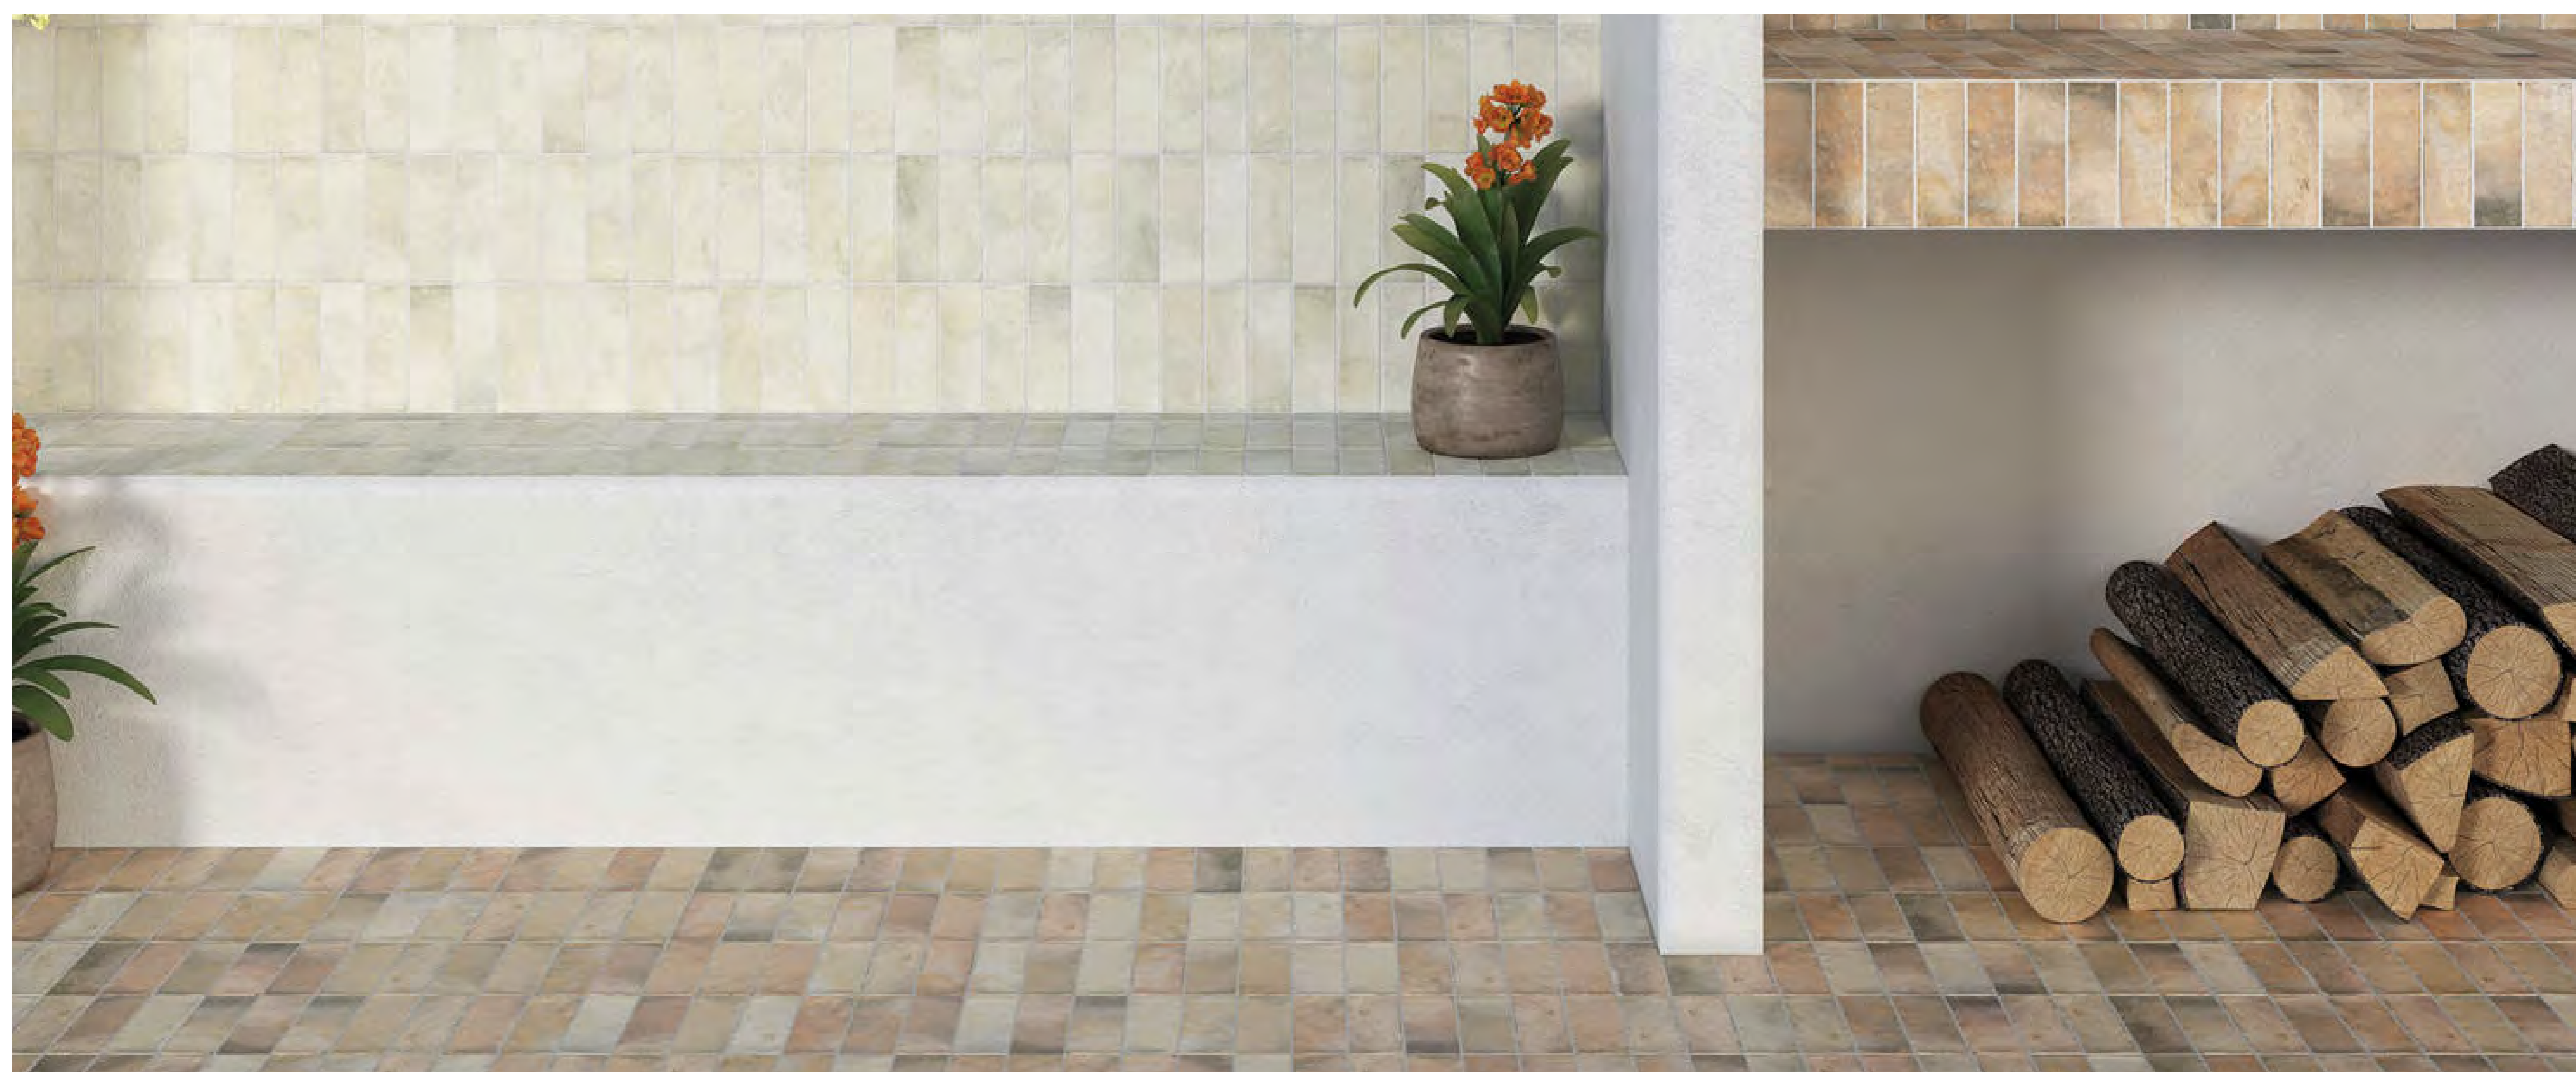

## GANDIA

This collection of small tiles in beige colors with a matte stone-like appearance stands out for its tranquil and elegant colors. It can add a touch of beauty and sophistication to any space. The small size of the tiles allows for a variety of installation patterns, such as vertical, horizontal, or herringbone. The tiles can be used to cover walls or as flooring to enhance the aesthetic appeal of the area.