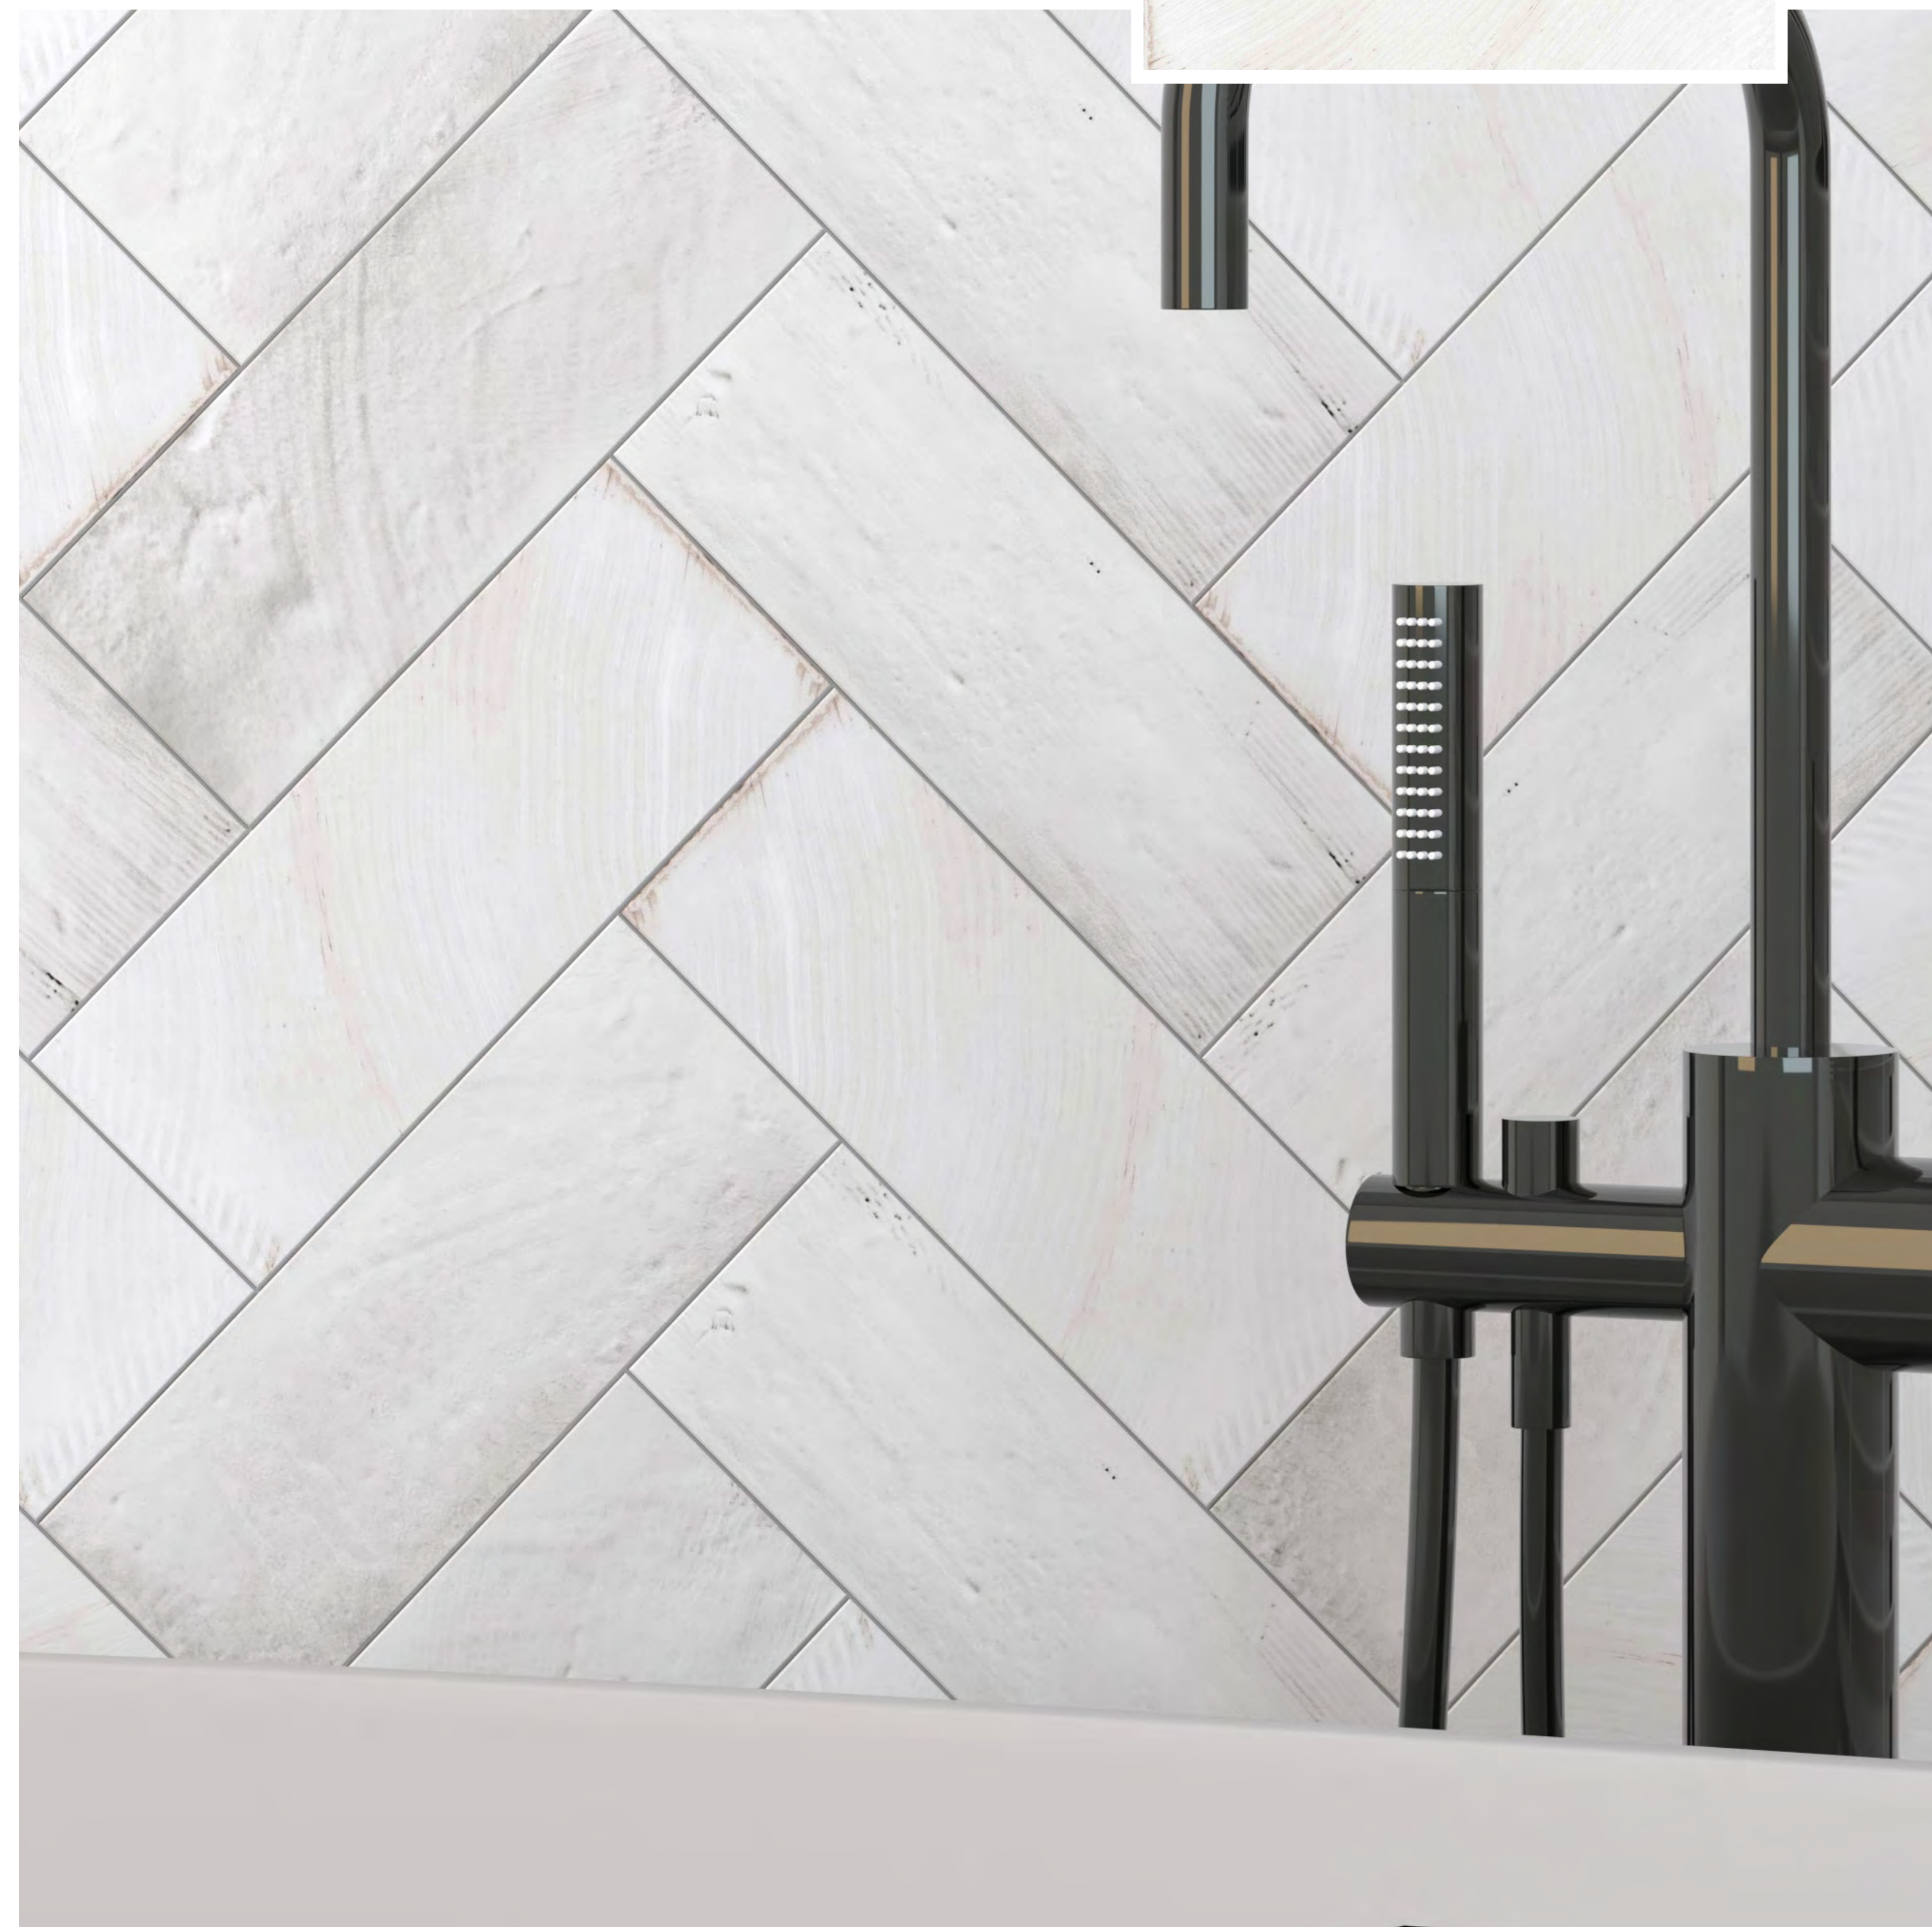

White
CH01450401

Grafito
CH01450402