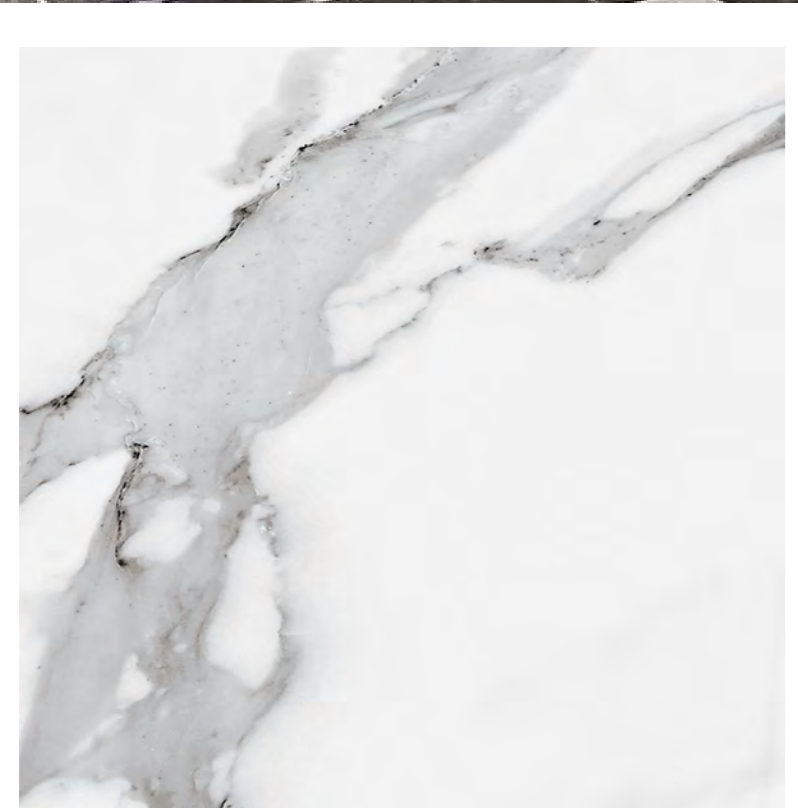

Alba Porcel
CH01450422