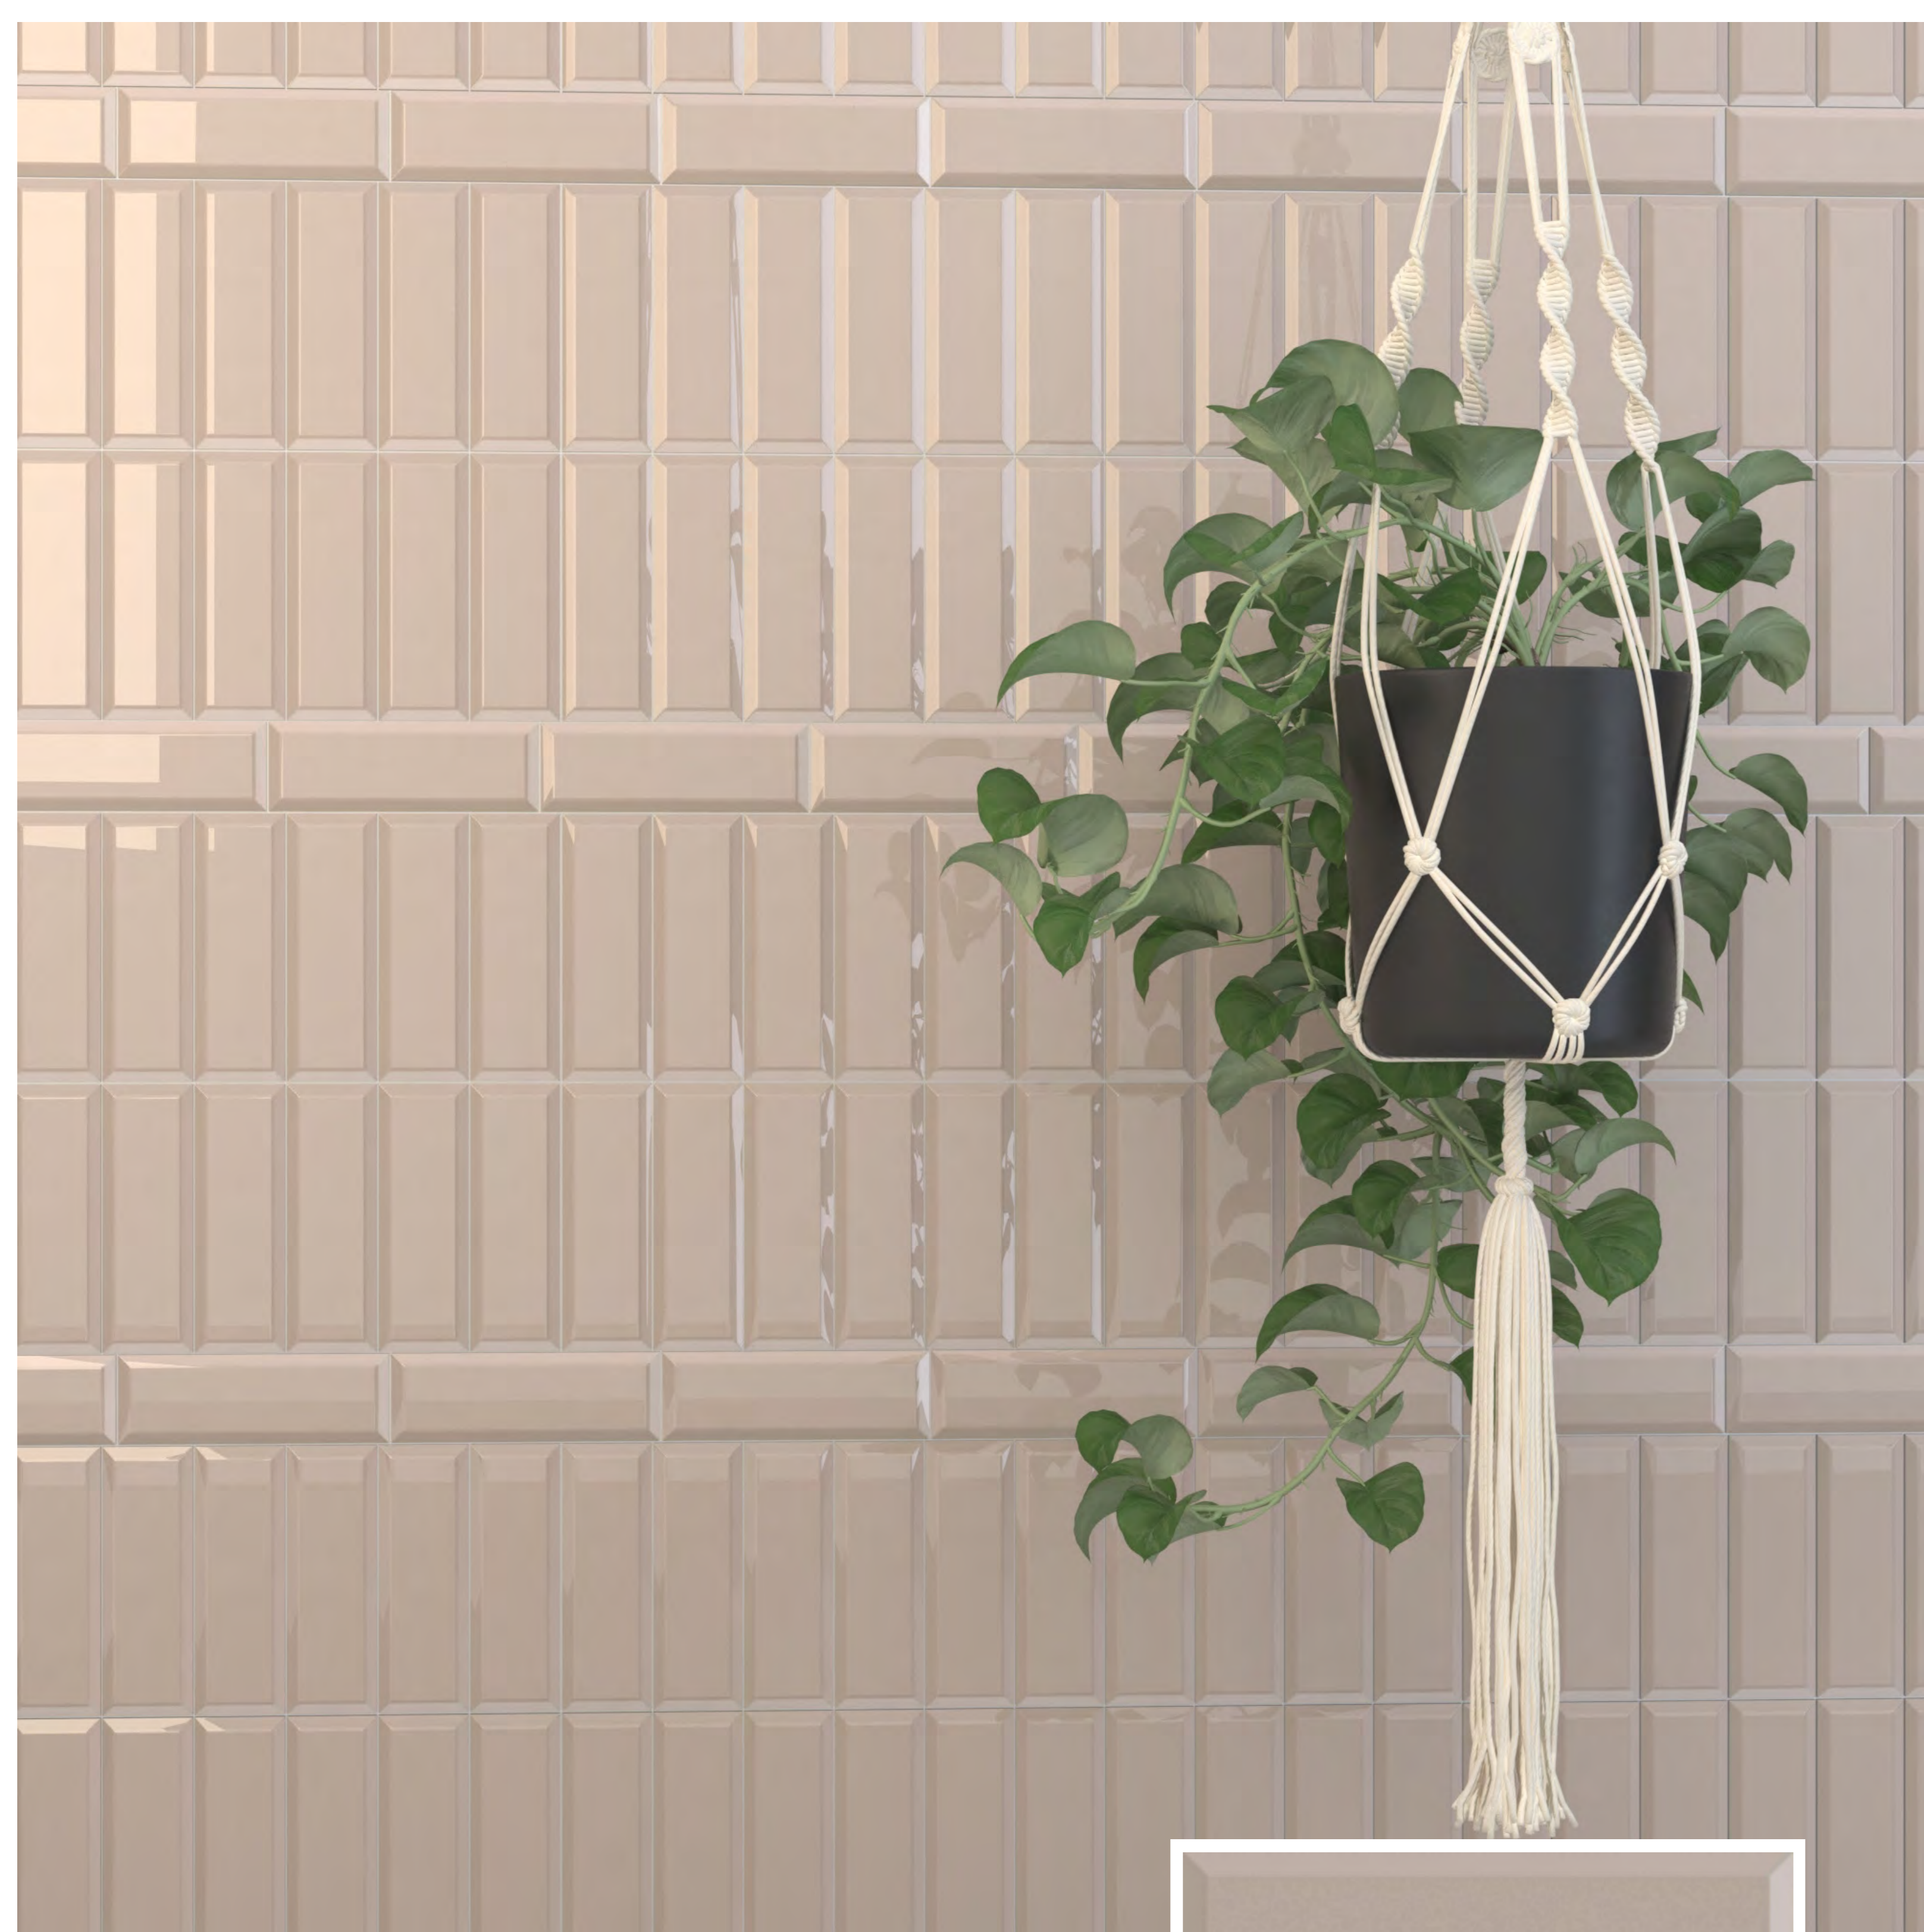

△
Beige
CH01450399