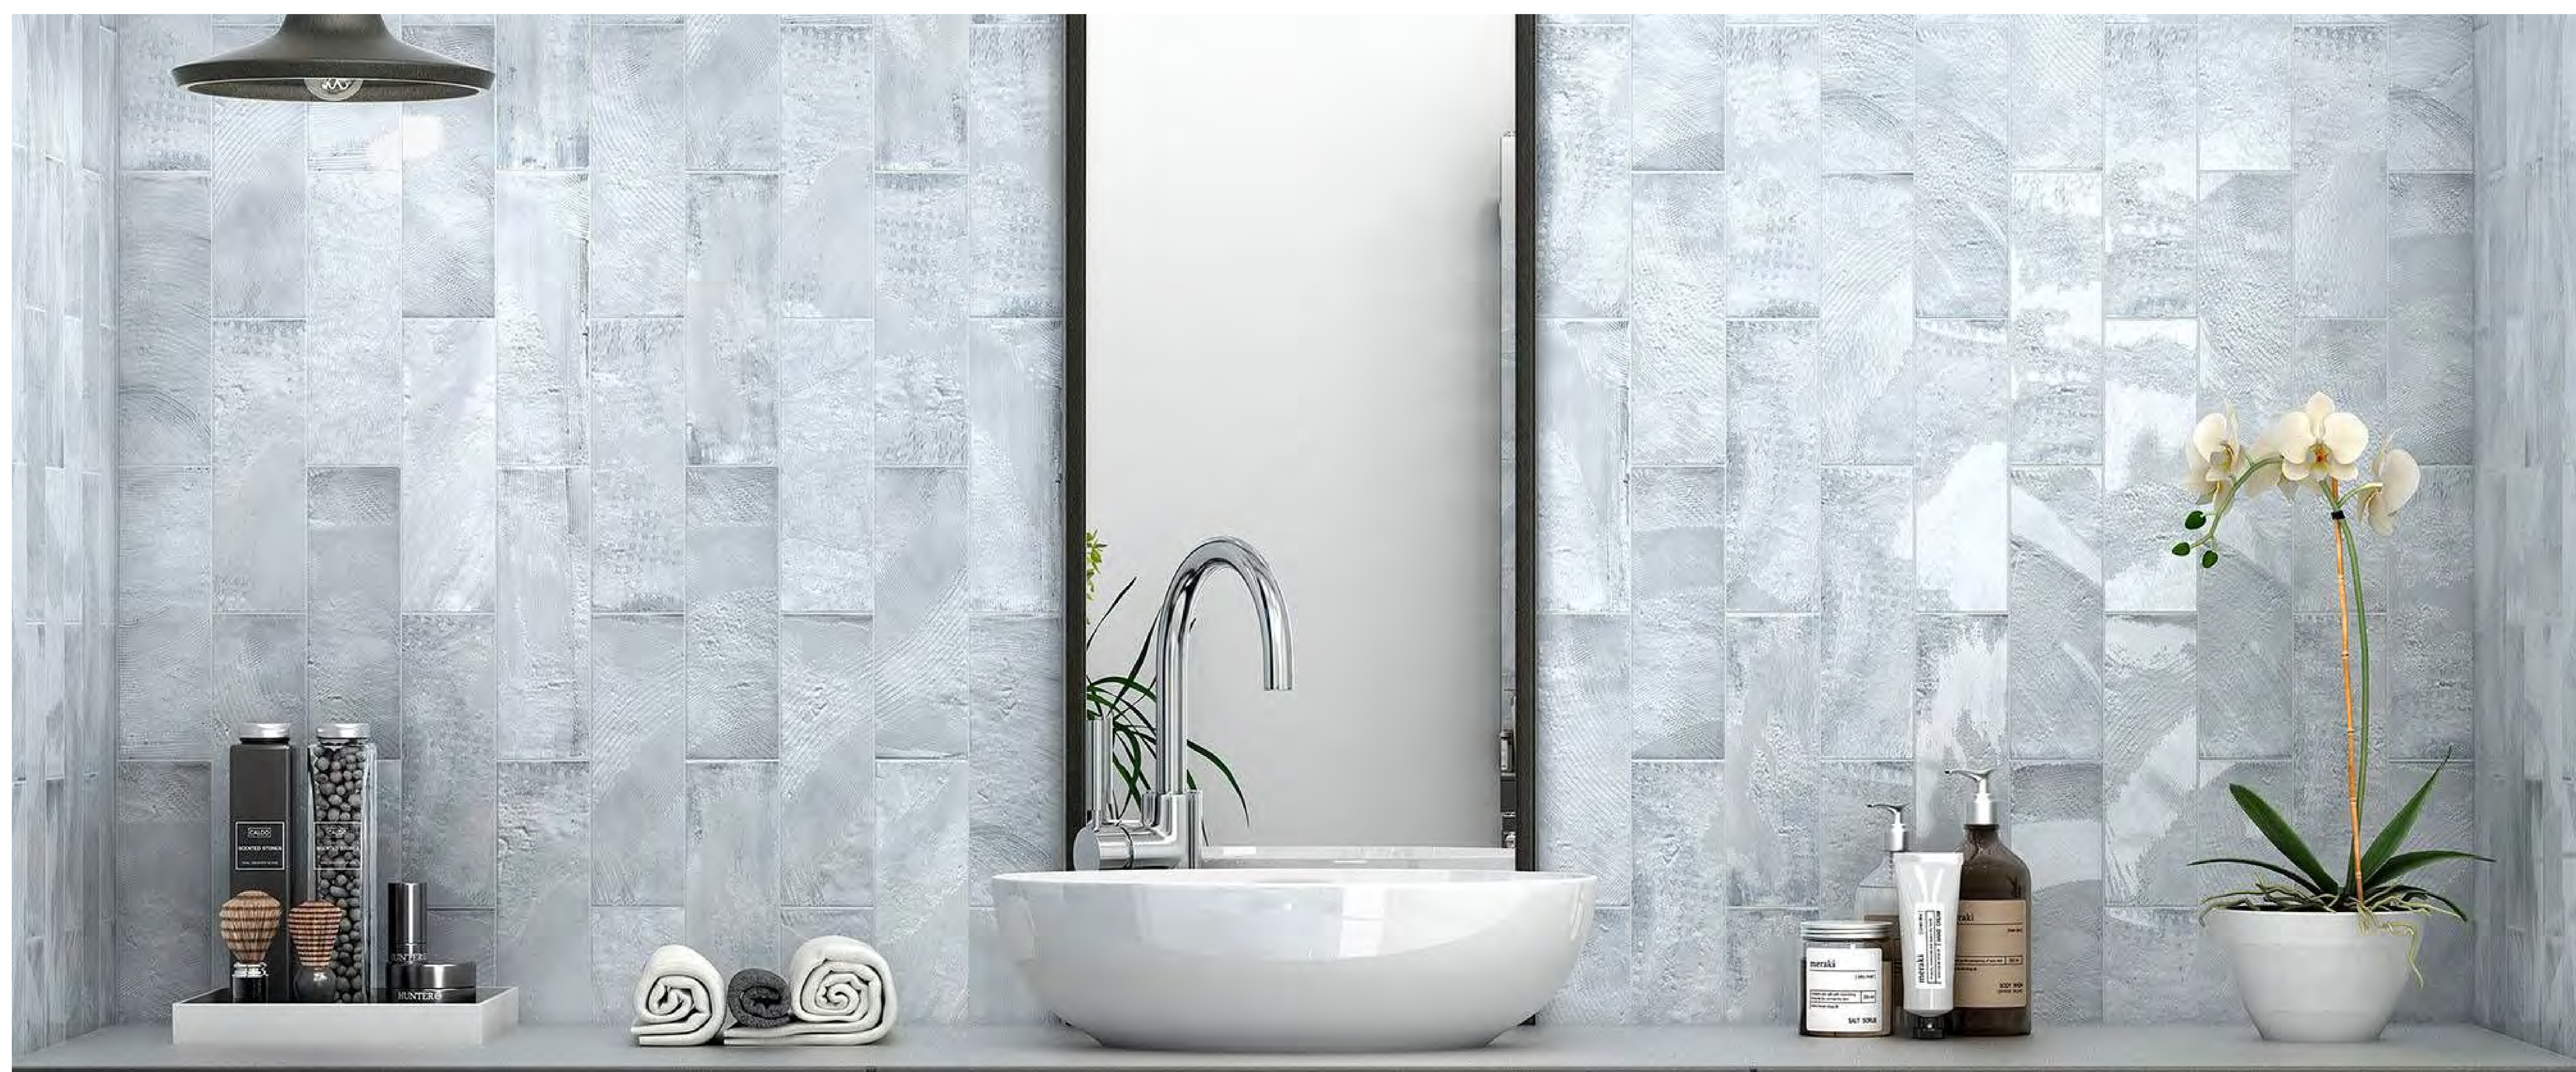

# NEAL

---

7.5 x 22.5 cm

White

Blue

Grey

Grafito