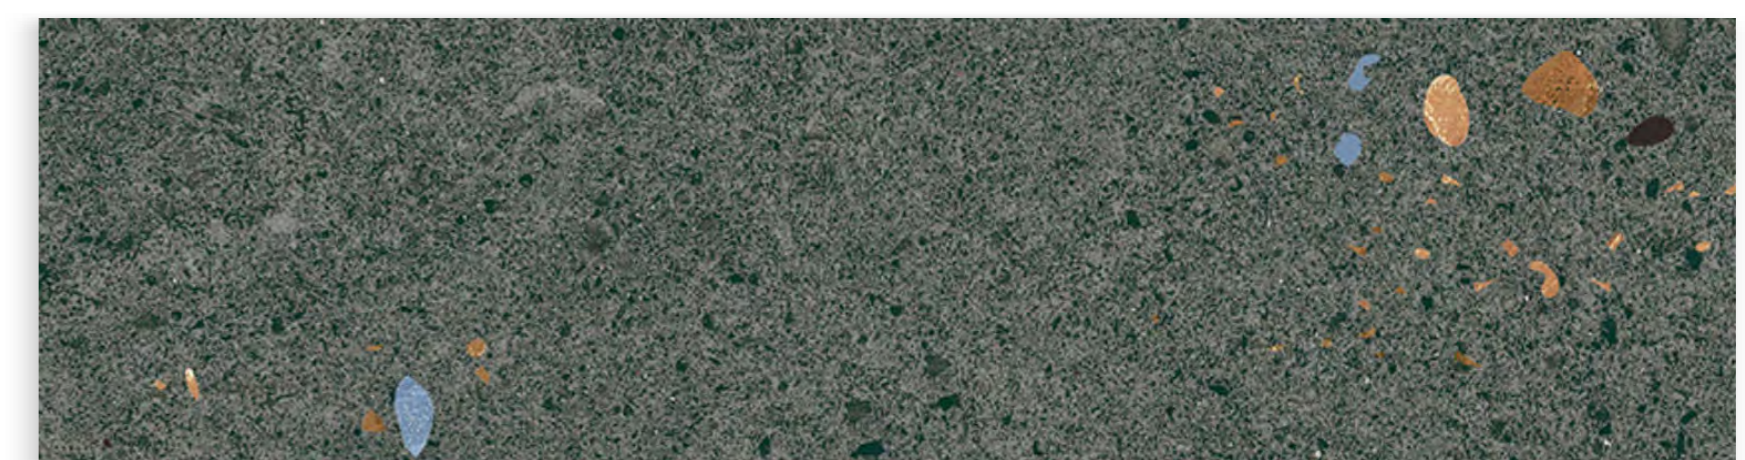

# TERRAZO

---

7.5 x 30 cm

Pearl

Grey

Grafito